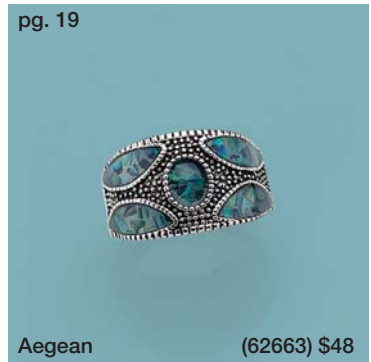

pg. 10

Night Shimmer (33397) \$38

pg. 10

Night Shimmer (22247) \$24

pg. 11

Topsy-Turvy (31L46) \$74

pg. 13

Claret (32359) \$66

pg. 14

Terrain (63614) \$50

pg. 14

Hourglass (12099) \$68

pg. 15

Synergy (31L66) \$78

pg. 22

Hobnob (33412) \$94

pg. 22

Full Circle (22878) \$24

pg. 22

Fate (63607) \$50

pg. 22

Enchant (33435) \$28

pg. 22

Oz (52551) \$35